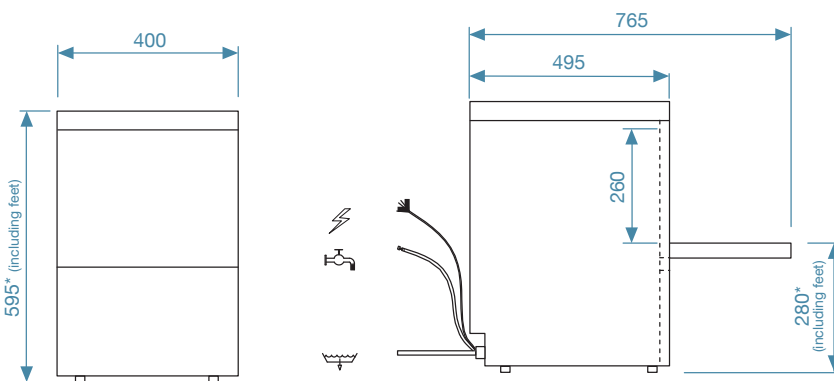

Drain pump version available: **C352D**

Two 350 x 350mm open cup/glass racks supplied as standard – capable of holding 10 pint glasses.

Additional racks can be purchased at point of order: **Q902302B**

C Range undercounter GLASSWASHER

C352

Technical Data

Dimensions (W x D x H)	mm	400 x 495 x 590	Wash tank element	kW	1.4
		+ Feet	Boiler element	kW	2.6
Feet height	mm	5-15	Wash pump	kW	0.18
Rack size	mm	350 x 350	Tank capacity	L	9
Maximum useable height	mm	240	Noise emission	dB	≤ 55
Door opening	mm	260	Packaging Specs		
Theoretical productivity	Racks/h	40	Gross weight	Kg	30
Effective productivity	Racks/h	30*	Cubic volume	m ³	0.25
			Dim. (W x D x H)	mm	470 x 590 x 750

*Allowing 30 seconds for reloading
Cycle times may vary depending on local conditions/services

Installation Diagram – All services must be within 1 meter

*Height-adjustable feet + 10mm

Power Supply

Installed power	AMP	kW
230V – 50Hz – 1N	13*	2.8

*Supplied with 13A moulded plug and lead

- Power
- Water supply 2 – 4 bar
- Gravity drain

Water Connection

Inlet water pressure	Bar	2 to 4
Flow rate L/Min	L/Min	6
Water inlet temp	°C	10 to 50
Water connection	BSP	¾"
Waste connection	Ø	Int 16.8/ext 21.6